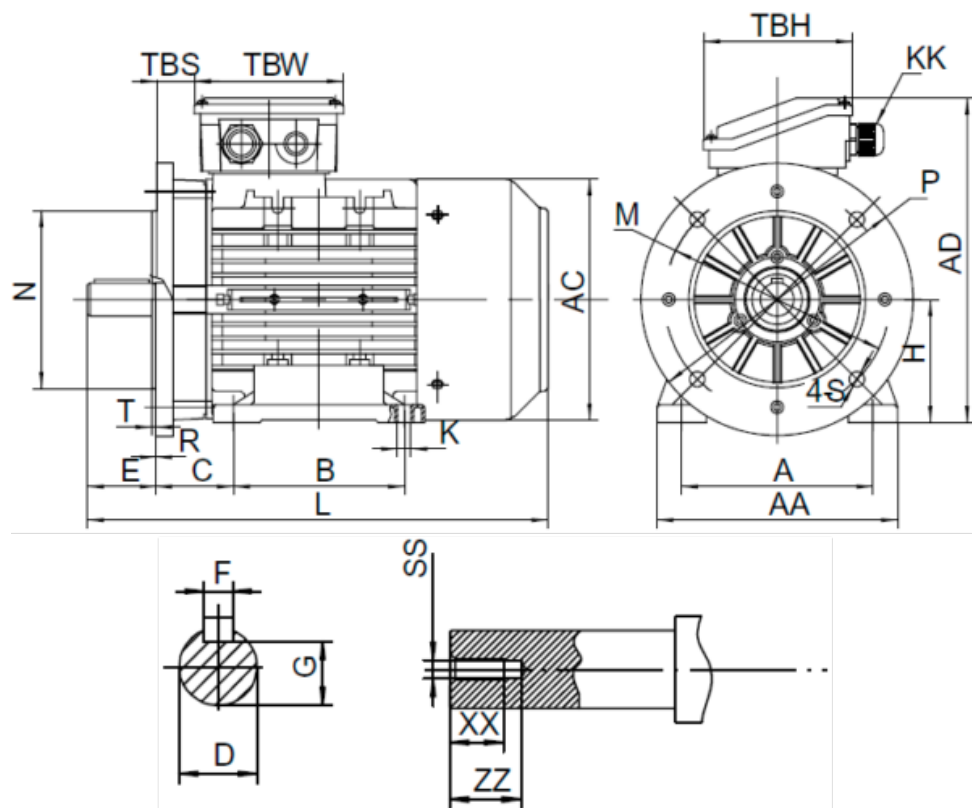

Data Sheet

Article number: 25160003741740

Description: Kleedrive T2A 712-4 0.37kw 1400 rpm UL/CSA
3x230/400V 50HZ IP55 B35 PTO

Measures

A = 112	F = 5	TBW = 98
AA = 140	G = 11	XX = 12
AC = Ø138	H = 71	ZZ = 17
AD = 186	HD = 115	
B = 90	L = 245	
C = 45	SS = M5	
D = Ø14	TBH = 98	
E = 30	TBS = 16	